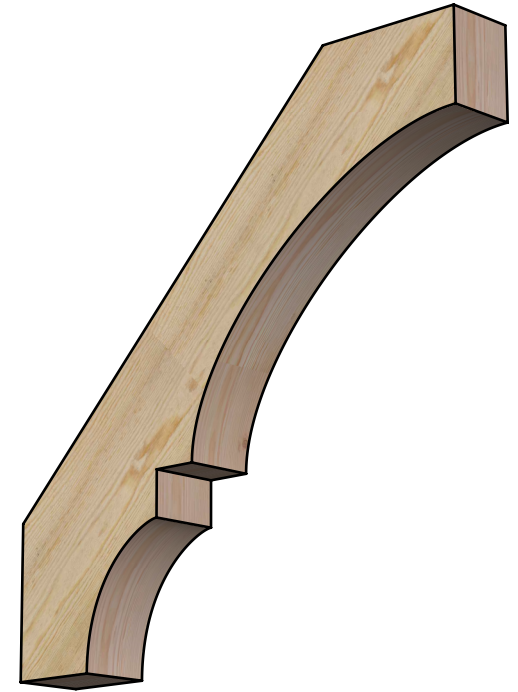

BRC04X30X30BOA00RDF

4"W X 30"D X 30"H BALBOA ROUGH SAWN BRACE, DOUGLAS FIR

SIDE

FRONT

EKENA MILLWORK
 2300 WEST MAIN ST.
 CLARKSVILLE, TX 75426
 TOLL FREE: 866-607-0453
 WWW.EKENAMILLWORK.COM

NOTES

1. INSTALLATION TO BE COMPLETED IN ACCORDANCE WITH MANUFACTURER'S SPECIFICATIONS.
2. DRAWING MAY NOT BE TO SCALE
3. THIS DRAWING IS INTENDED FOR DESIGN AND PLANNING PURPOSES ONLY.
4. ALL INFORMATION CONTAINED HEREIN WAS CURRENT AT THE TIME OF DEVELOPMENT BUT MUST BE REVIEWED AND APPROVED BY THE PRODUCT MANUFACTURER TO BE CONSIDERED ACCURATE.
5. PRODUCTS ARE NOT KILN DRIED. THIS ITEM IS UNIQUE AND WILL CONTAIN THE NATURAL VARIATIONS THAT THE WOOD SPECIES OFFERS. THIS MAY RESULT IN VARIATIONS UP TO 1/4"