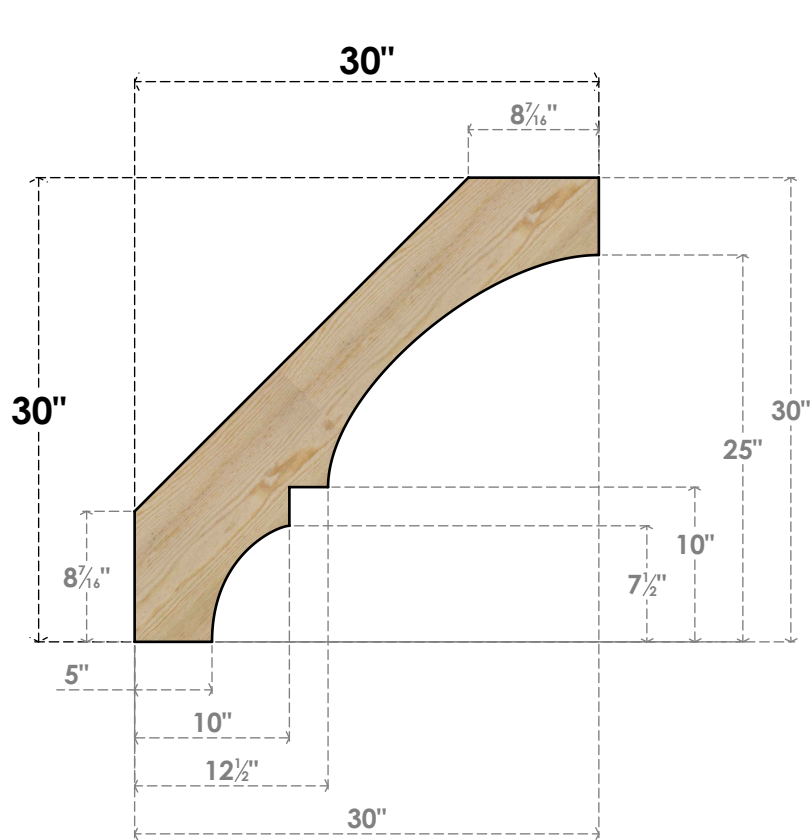

BRC04X30X30BOA00RDF

4"W X 30"D X 30"H BALBOA ROUGH SAWN BRACE, DOUGLAS FIR

SIDE

FRONT

EKENA MILLWORK
 2300 WEST MAIN ST.
 CLARKSVILLE, TX 75426
 TOLL FREE: 866-607-0453
 WWW.EKENAMILLWORK.COM

NOTES

1. INSTALLATION TO BE COMPLETED IN ACCORDANCE WITH MANUFACTURER'S SPECIFICATIONS.
2. DRAWING MAY NOT BE TO SCALE
3. THIS DRAWING IS INTENDED FOR DESIGN AND PLANNING PURPOSES ONLY.
4. ALL INFORMATION CONTAINED HEREIN WAS CURRENT AT THE TIME OF DEVELOPMENT BUT MUST BE REVIEWED AND APPROVED BY THE PRODUCT MANUFACTURER TO BE CONSIDERED ACCURATE.
5. PRODUCTS ARE NOT KILN DRIED. THIS ITEM IS UNIQUE AND WILL CONTAIN THE NATURAL VARIATIONS THAT THE WOOD SPECIES OFFERS. THIS MAY RESULT IN VARIATIONS UP TO 1/4"