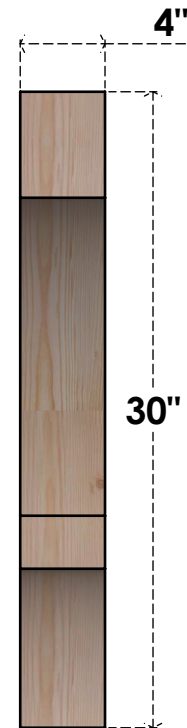

BRC04X30X30BOA00RDF

4"W X 30"D X 30"H BALBOA ROUGH SAWN BRACE, DOUGLAS FIR

SIDE

FRONT

EKENA MILLWORK
 2300 WEST MAIN ST.
 CLARKSVILLE, TX 75426
 TOLL FREE: 866-607-0453
 WWW.EKENAMILLWORK.COM

NOTES

1. INSTALLATION TO BE COMPLETED IN ACCORDANCE WITH MANUFACTURER'S SPECIFICATIONS.
2. DRAWING MAY NOT BE TO SCALE
3. THIS DRAWING IS INTENDED FOR DESIGN AND PLANNING PURPOSES ONLY.
4. ALL INFORMATION CONTAINED HEREIN WAS CURRENT AT THE TIME OF DEVELOPMENT BUT MUST BE REVIEWED AND APPROVED BY THE PRODUCT MANUFACTURER TO BE CONSIDERED ACCURATE.
5. PRODUCTS ARE NOT KILN DRIED. THIS ITEM IS UNIQUE AND WILL CONTAIN THE NATURAL VARIATIONS THAT THE WOOD SPECIES OFFERS. THIS MAY RESULT IN VARIATIONS UP TO 1/4"